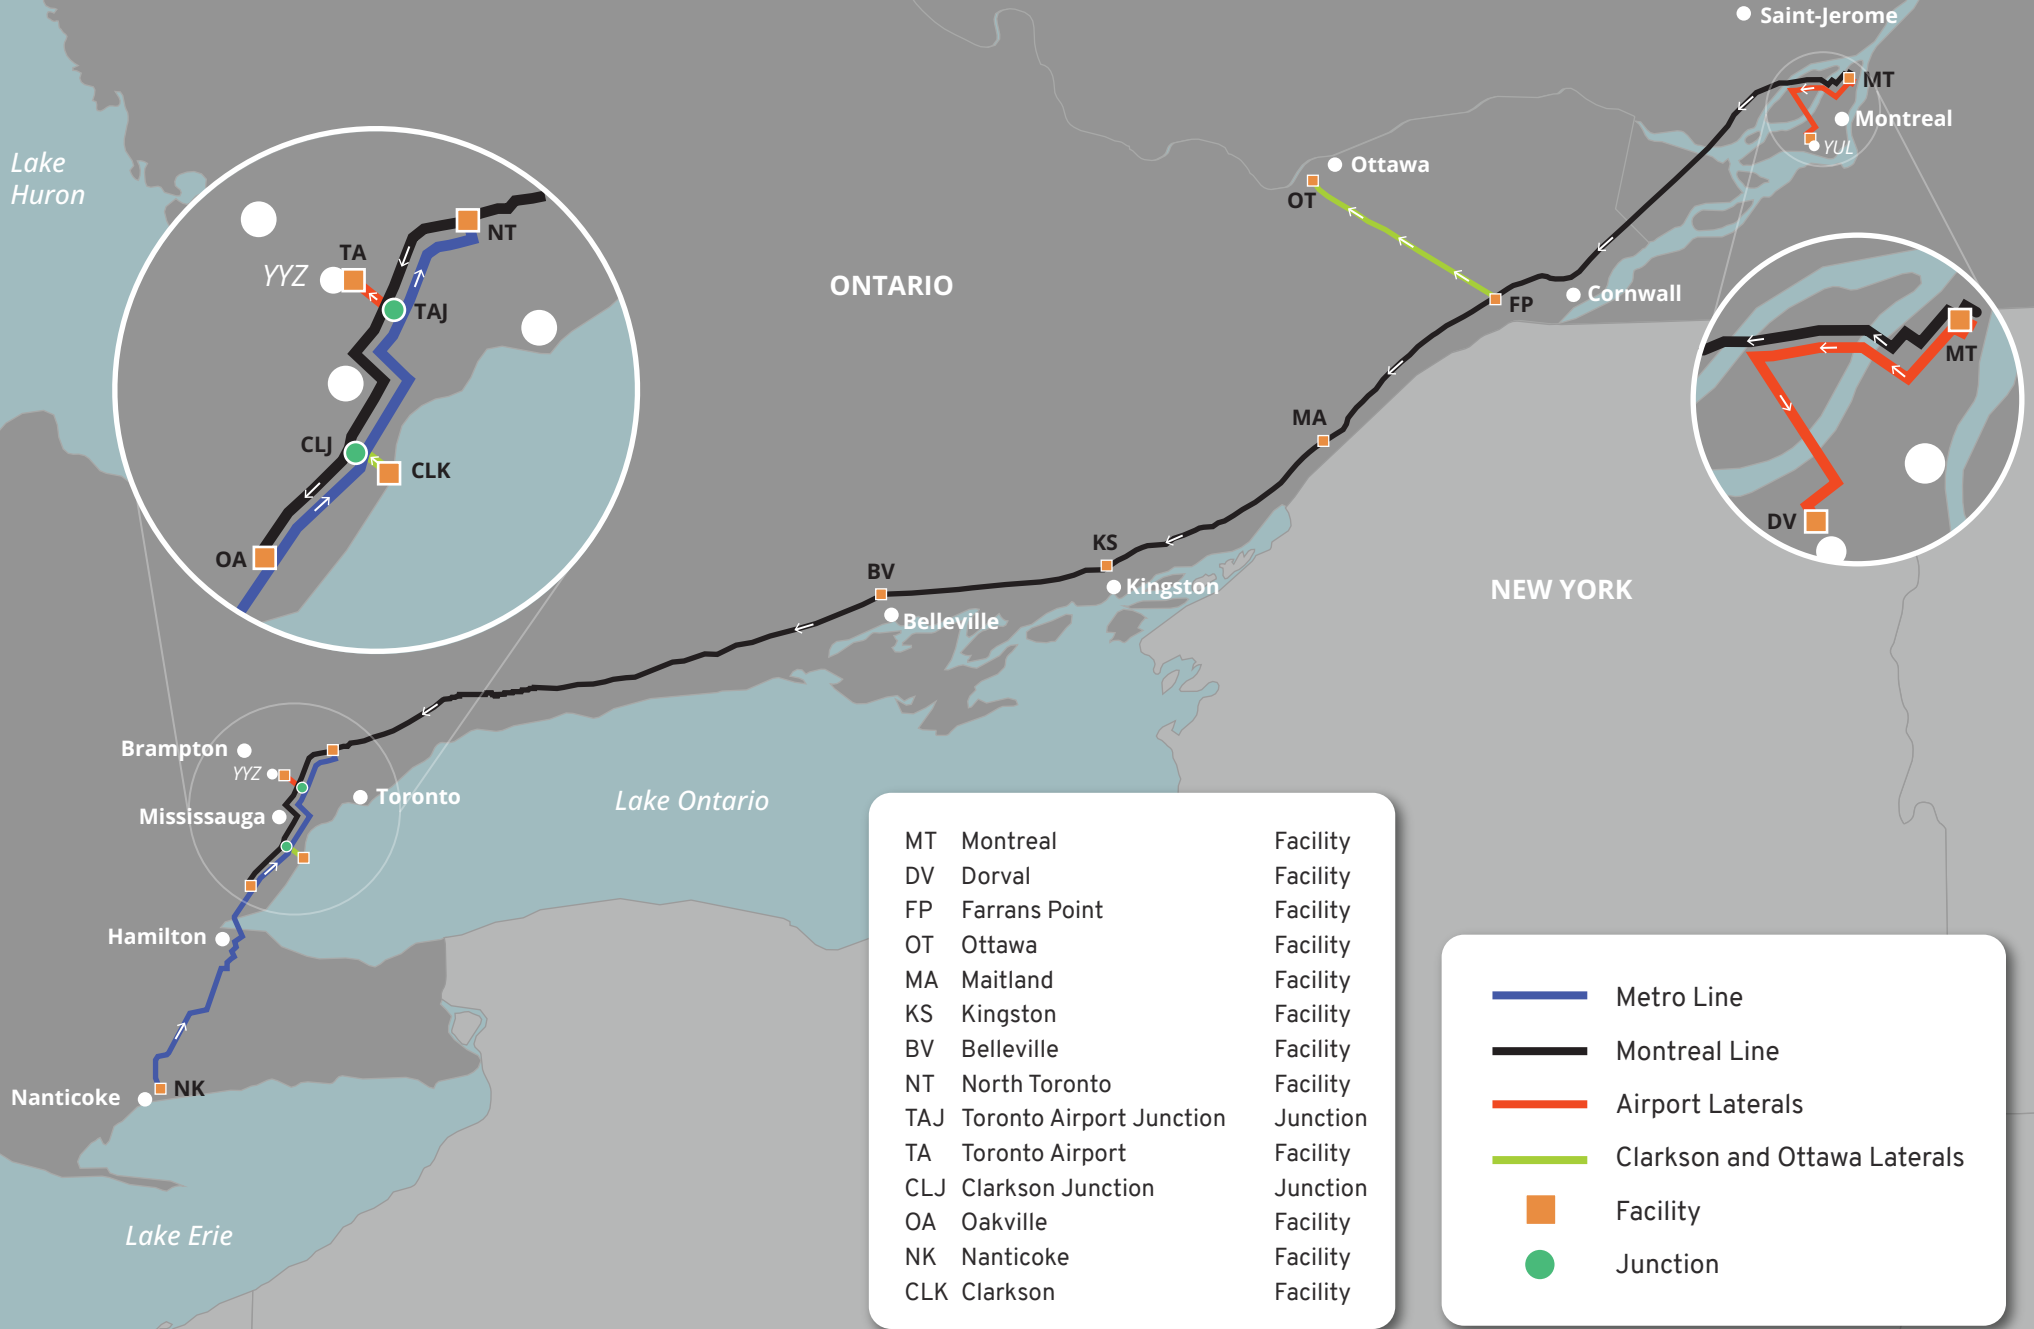

# TRANS-NORTHERN PIPELINES

QUEBEC

ONTARIO

NEW YORK

Lake Huron

Lake Ontario

Lake Erie

MT	Montreal	Facility
DV	Dorval	Facility
FP	Farrans Point	Facility
OT	Ottawa	Facility
MA	Maitland	Facility
KS	Kingston	Facility
BV	Belleville	Facility
NT	North Toronto	Facility
TAJ	Toronto Airport Junction	Junction
TA	Toronto Airport	Facility
CLJ	Clarkson Junction	Junction
OA	Oakville	Facility
NK	Nanticoke	Facility
CLK	Clarkson	Facility

# TRANS-NORTHERN PIPELINES

## NEW YORK

Lake Huron

Brampton

Mississauga

Toronto

Hamilton

Nanticoke

Lake Erie

Lake Ontario

Saint-Jerome

Montreal

Ottawa

Cornwall

MA

BV

KS